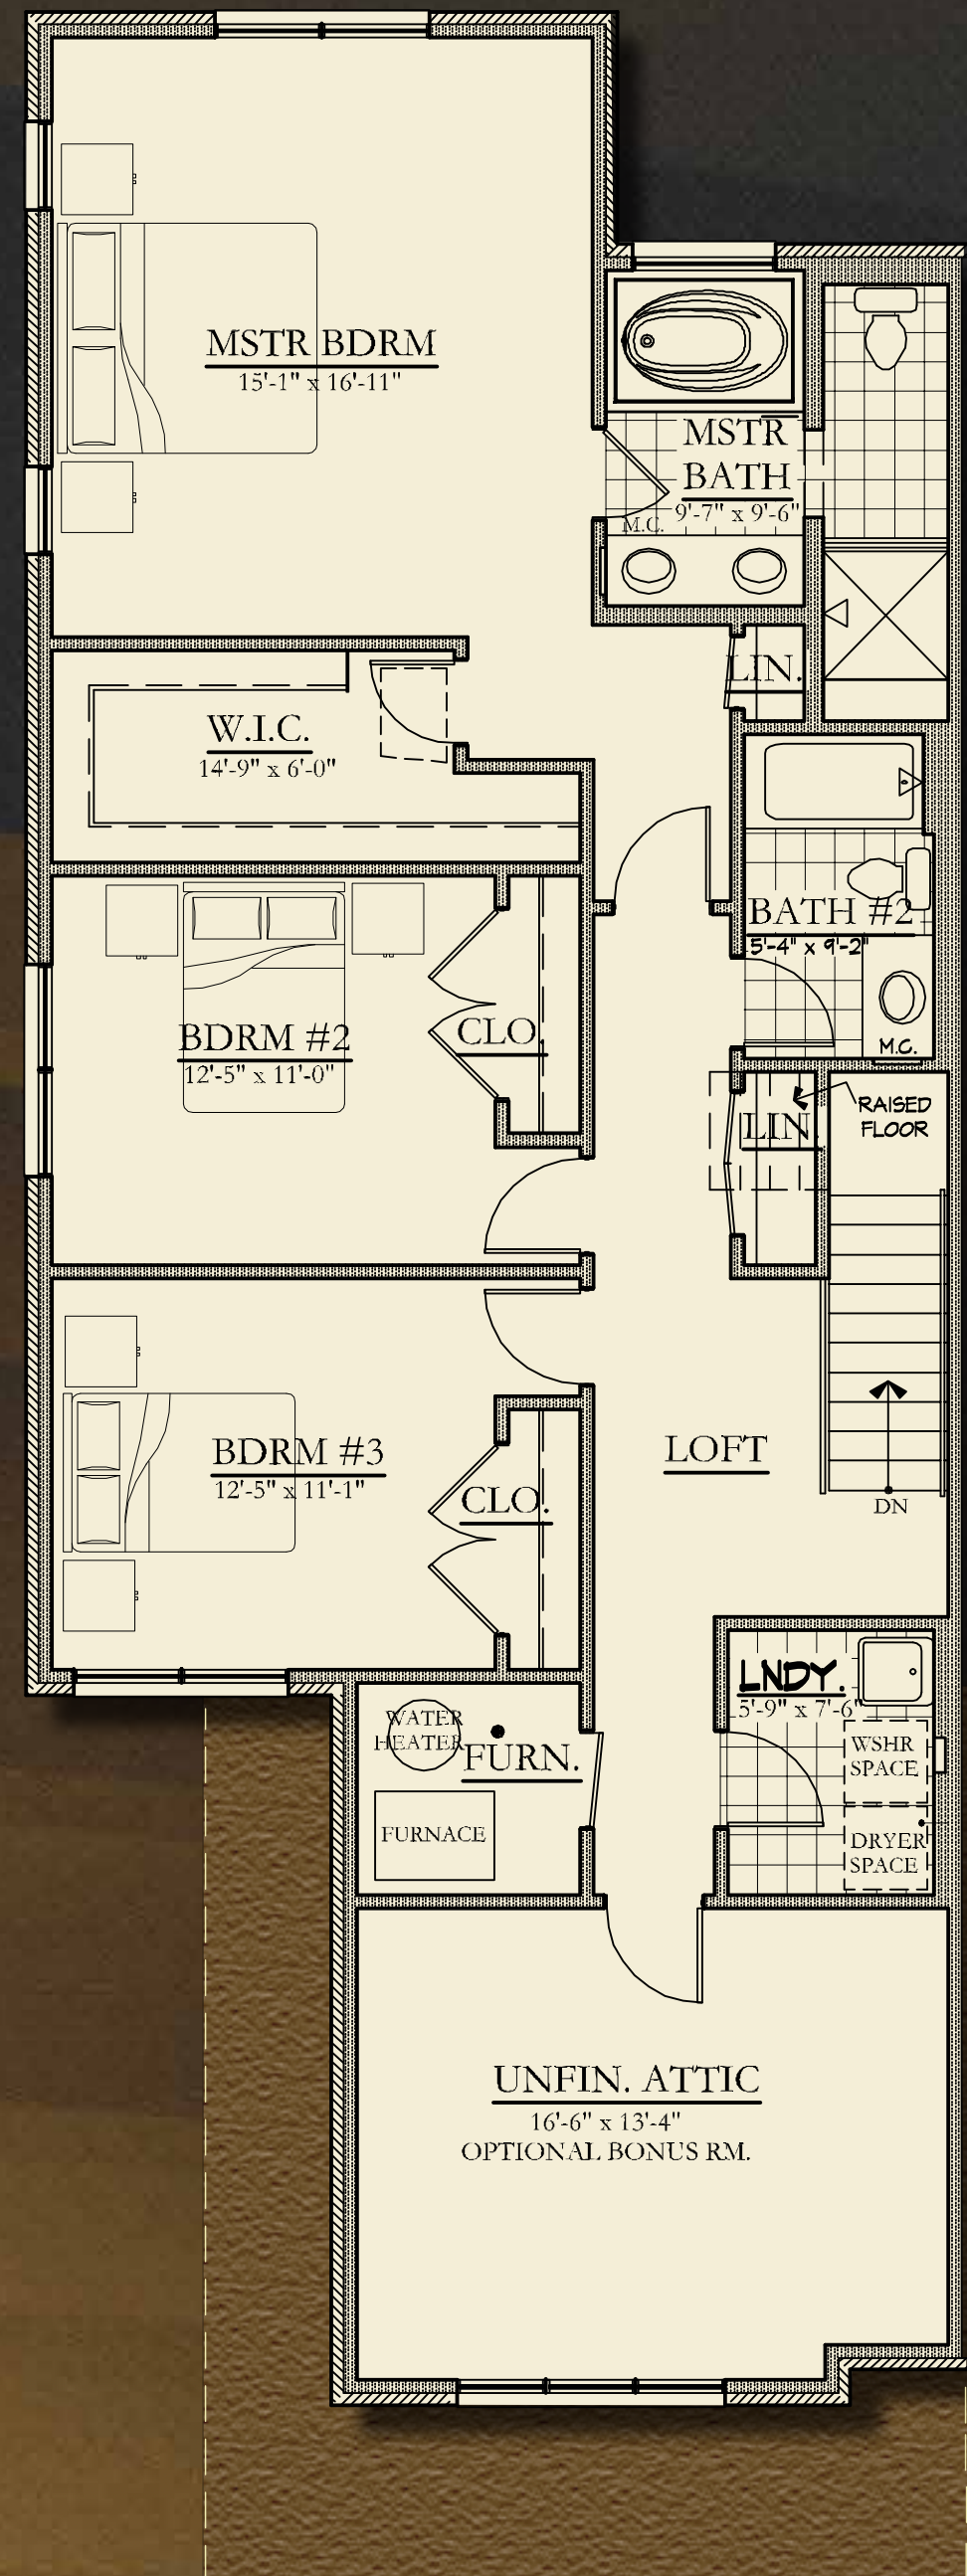

Unit A-2

3 Bedroom, 2 1/2 Bath

Living Area Square Feet - 2,456
Additional Bonus Square Feet - 290

First Floor
1,205 Total Sq. Feet

Second Floor
1,251 Total Sq. Feet