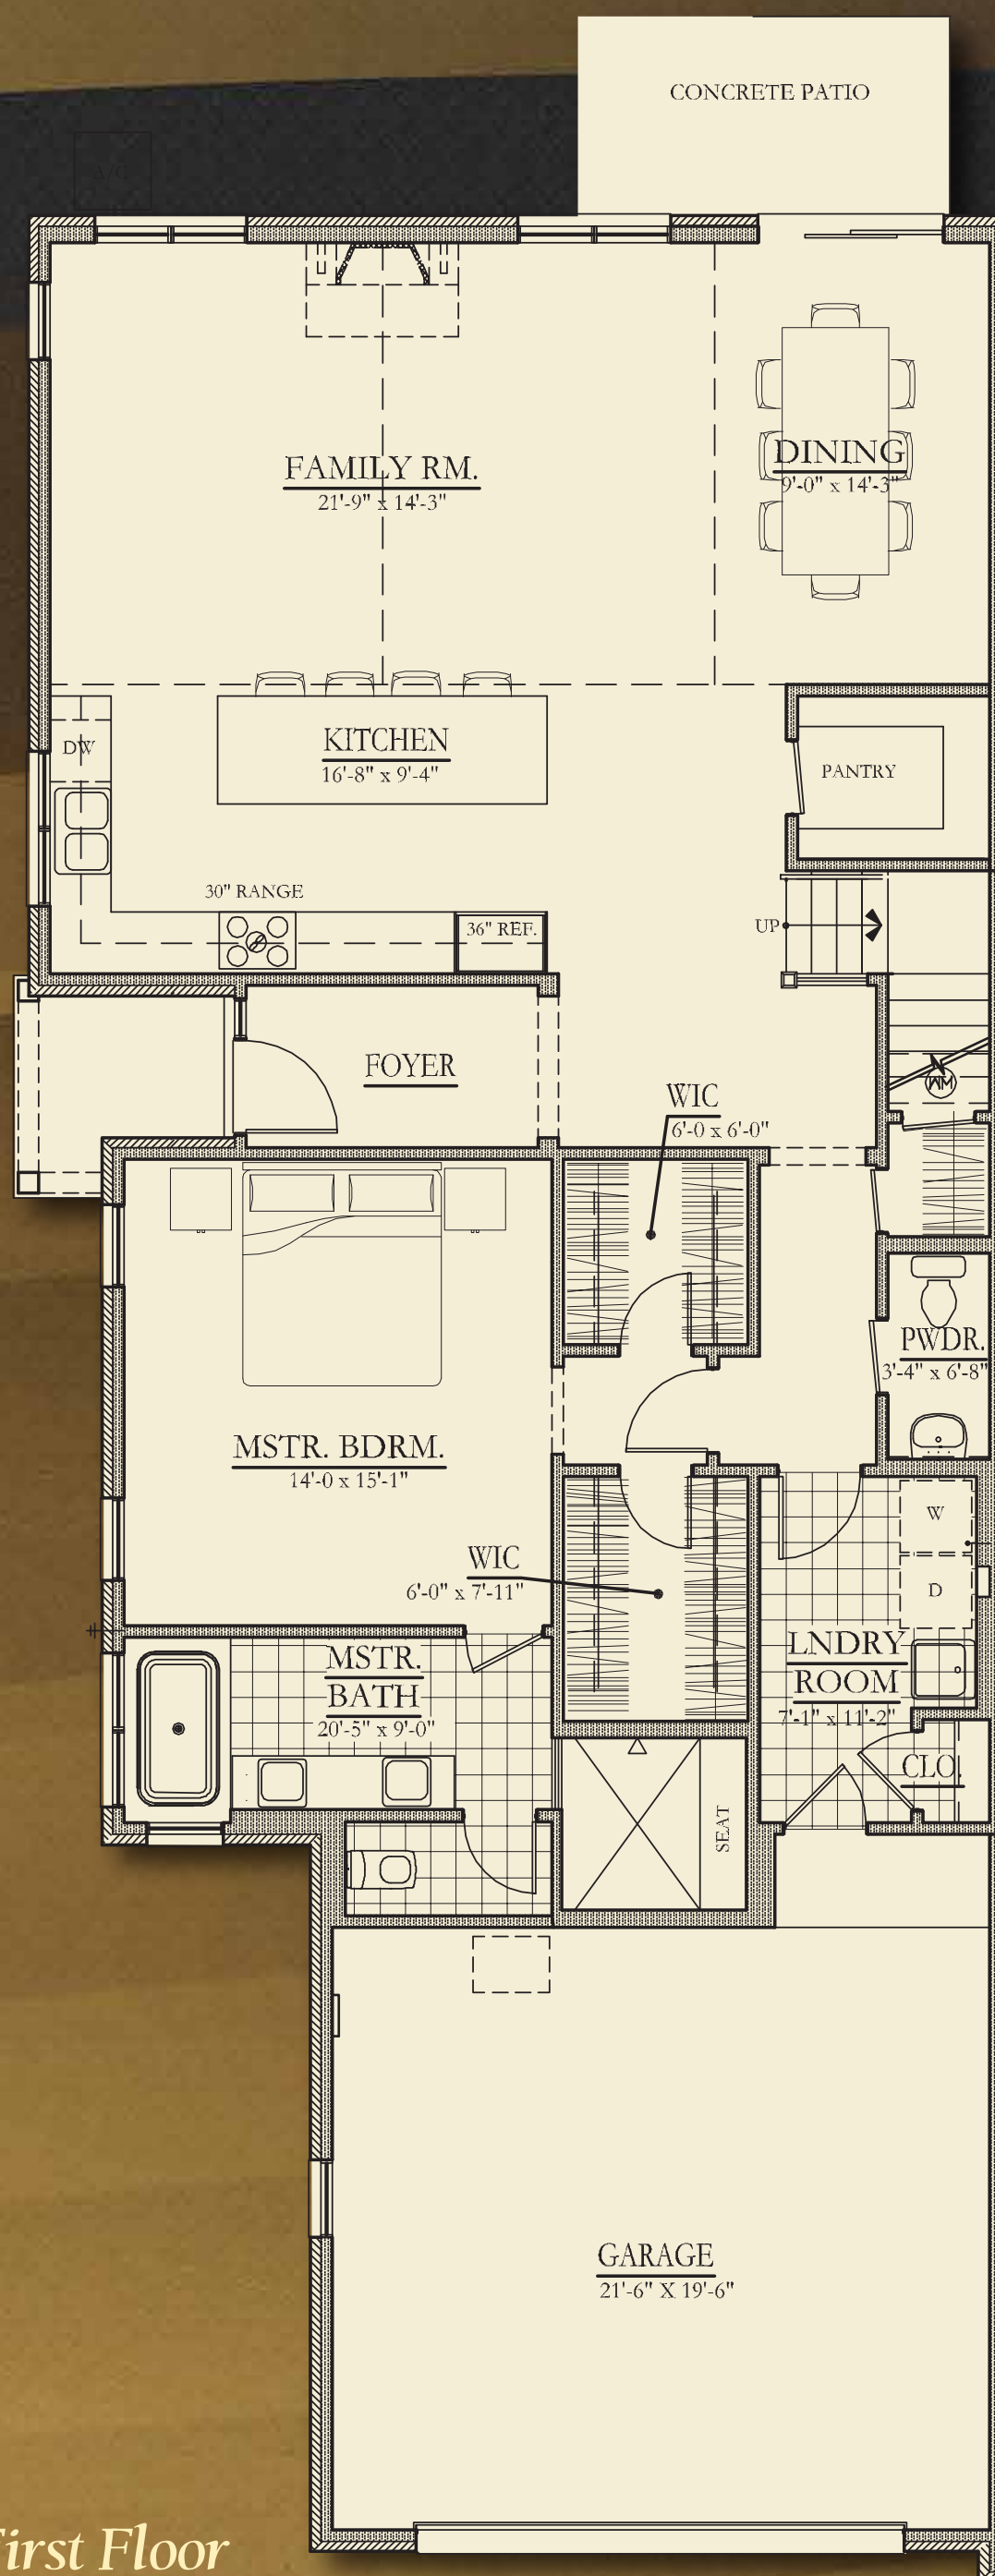

Unit G-2

3 Bedroom, 2 1/2 Bath

Living Area Square Feet - 2,457
Additional Bonus Square Feet - 394

First Floor
1640 Total Sq. Feet

Second Floor
817 Total Sq. Feet

KZF Townhomes Venture LLC's policy of continual improvement in design and construction requires that specifications, equipment, landscape plans, dimensions and prices be subject to change at any time, without notice.

MEADOW RIDGE