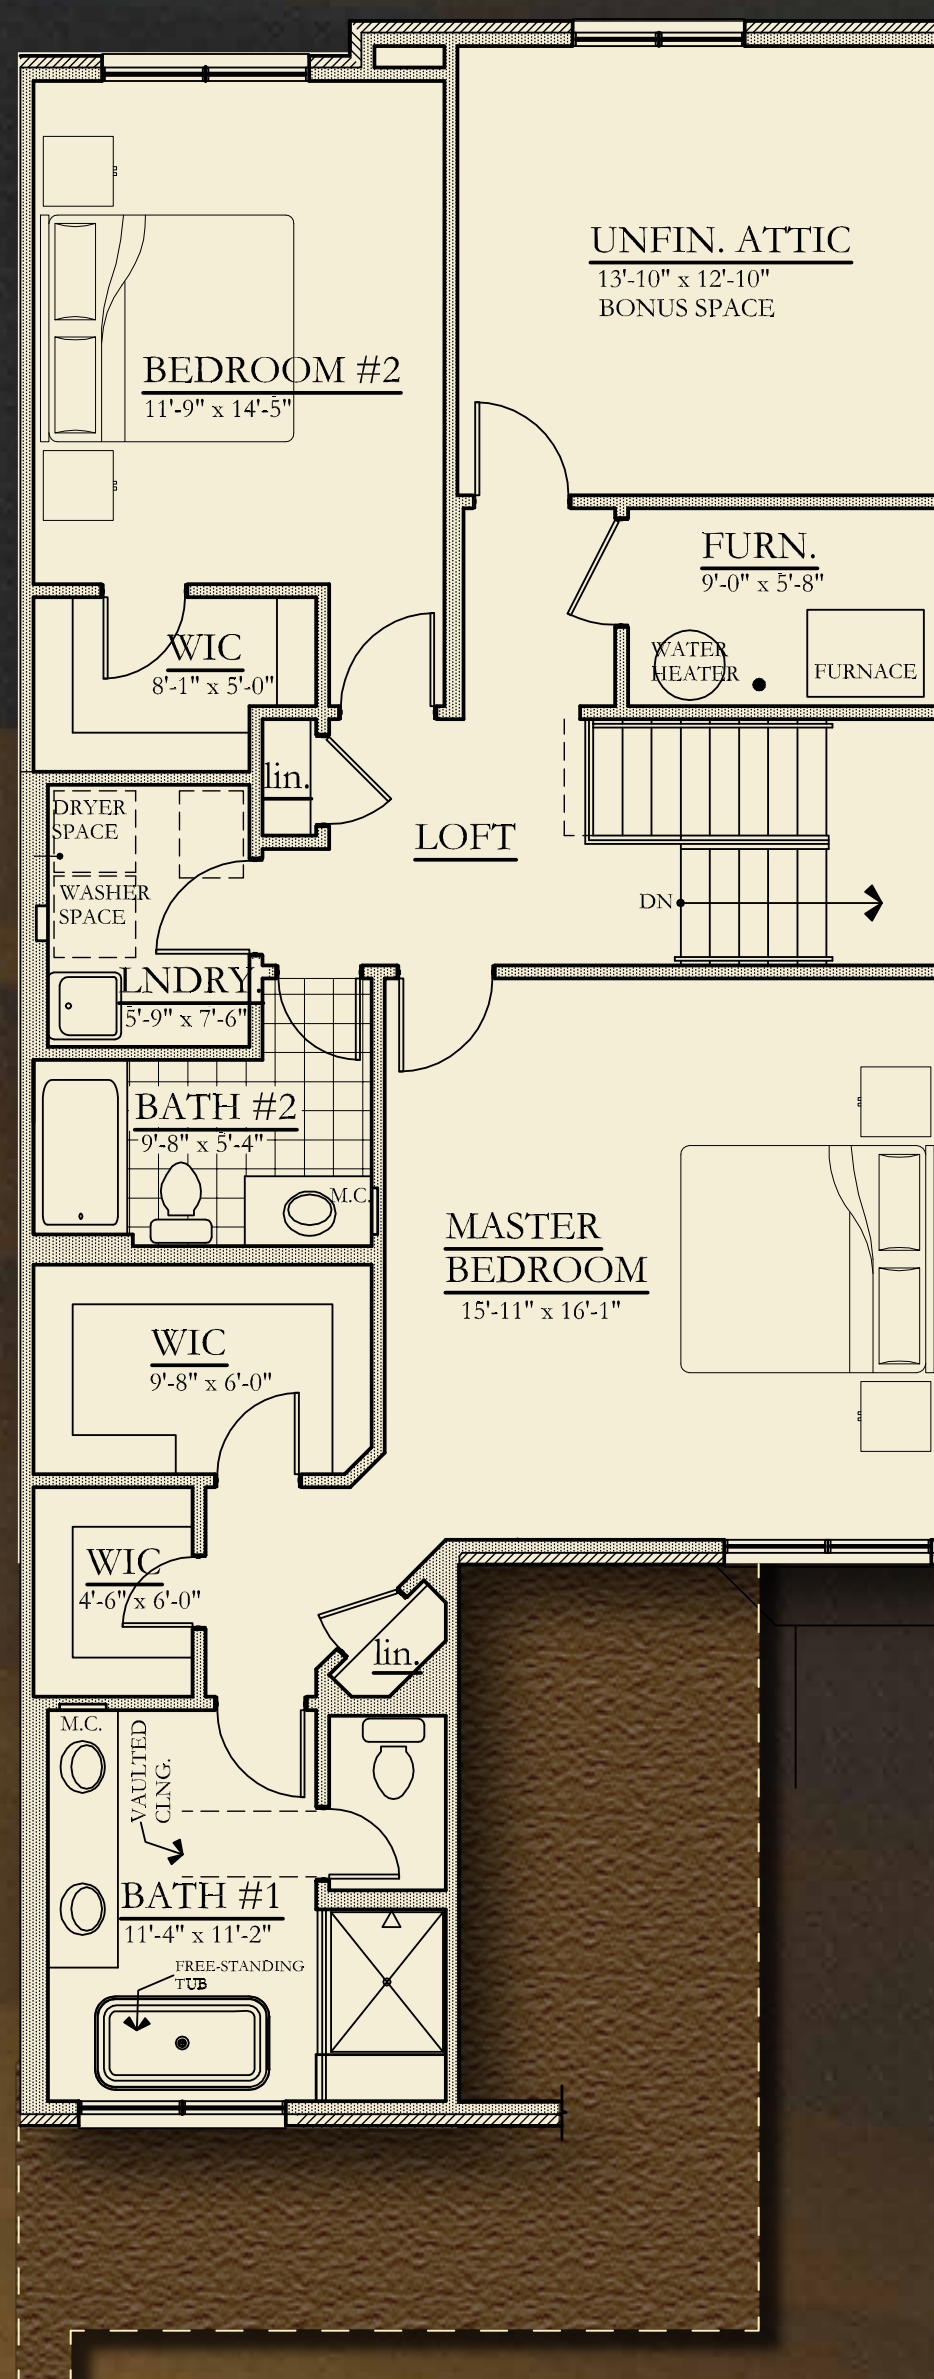

Unit E-2

2 Bedroom, 2 1/2 Bath

Living Area Square Feet - 2,265
Additional Bonus Square Feet - 256

First Floor
1,133 Total Sq. Feet

Second Floor
1,132 Total Sq. Feet