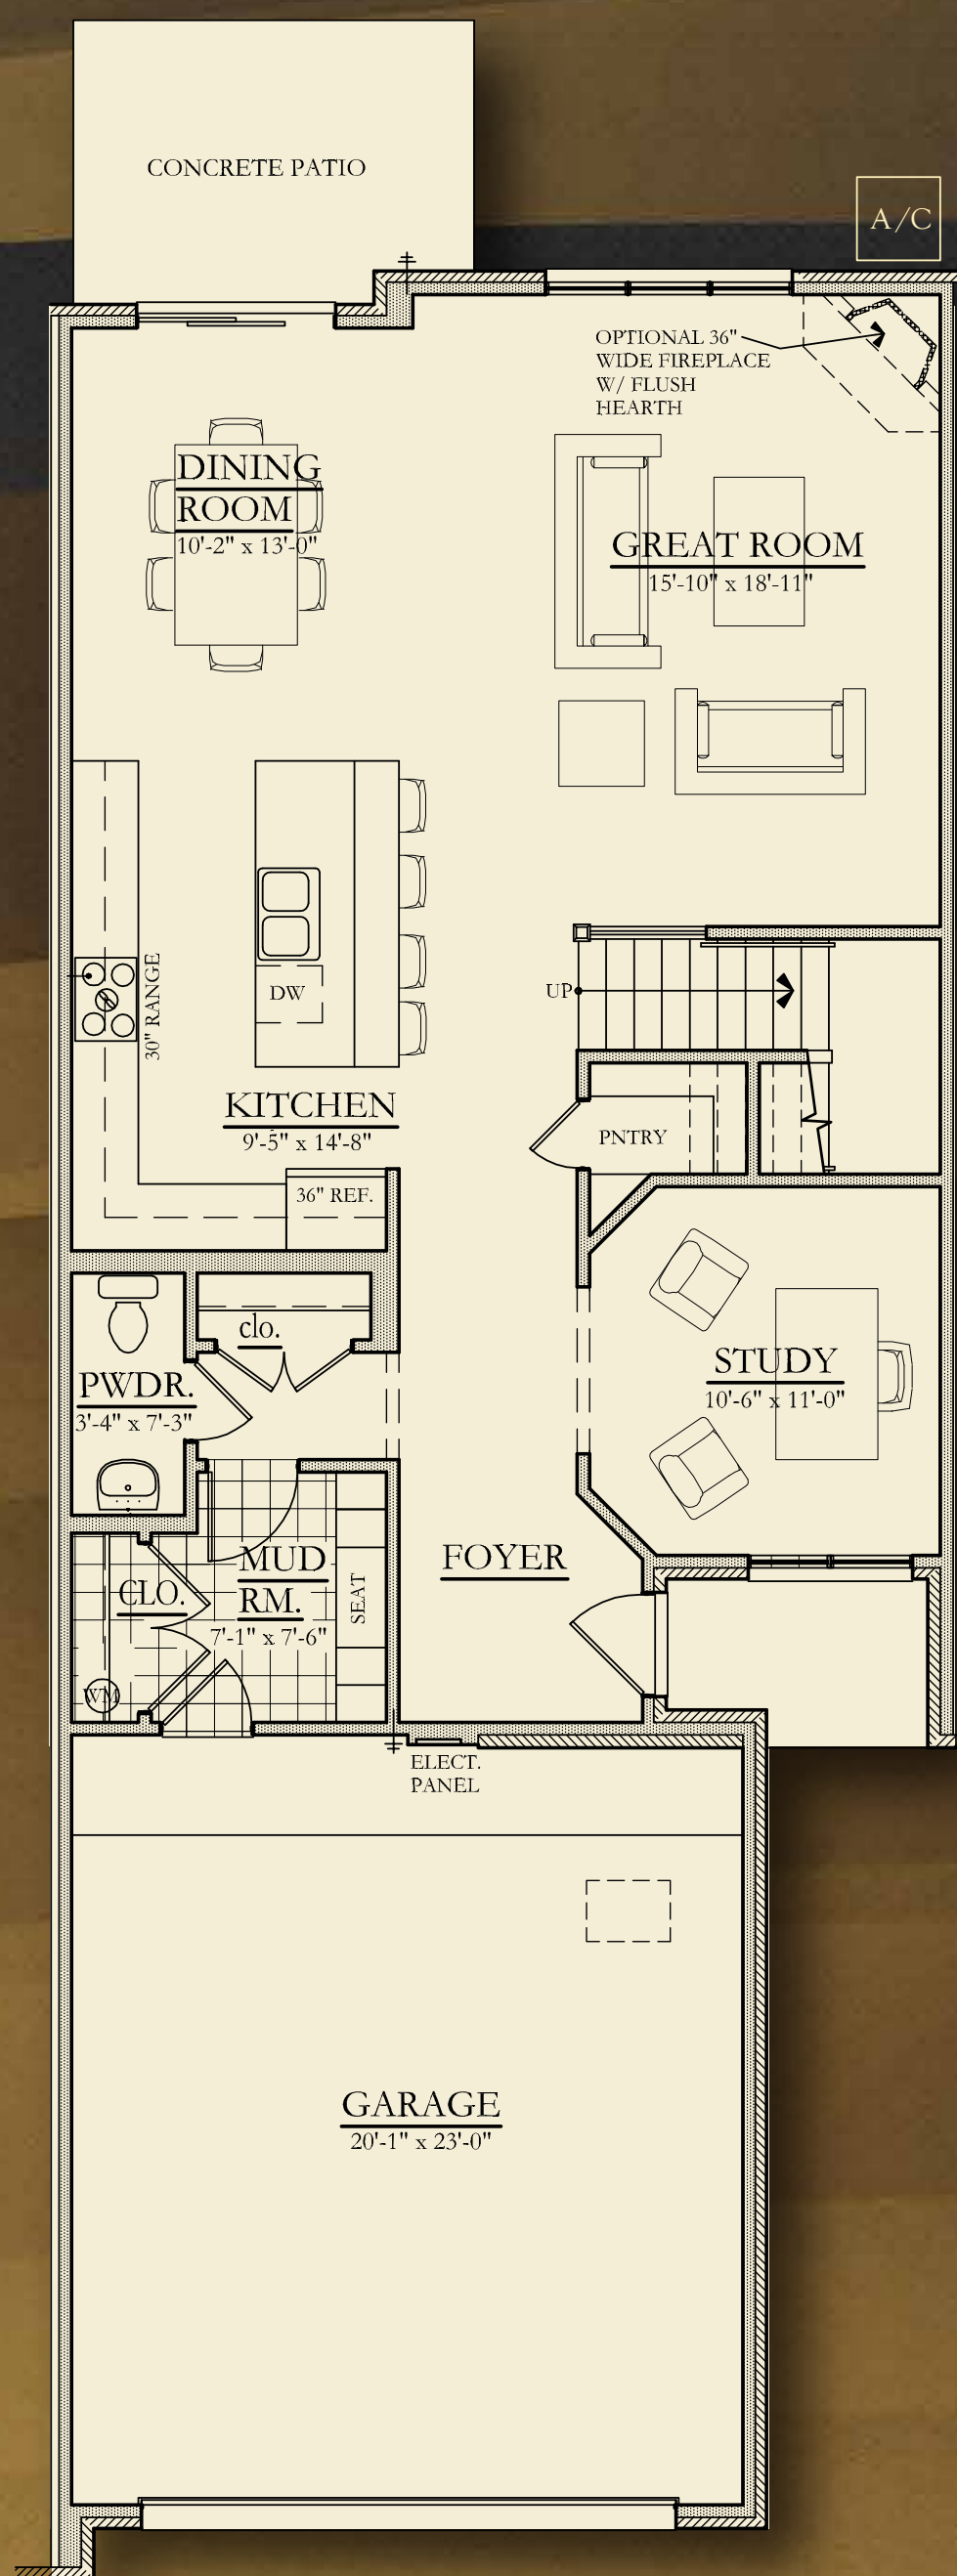

Unit E-2

2 Bedroom, 2 1/2 Bath

Living Area Square Feet - 2,265
Additional Bonus Square Feet - 256

First Floor
1,133 Total Sq. Feet

Second Floor
1,132 Total Sq. Feet