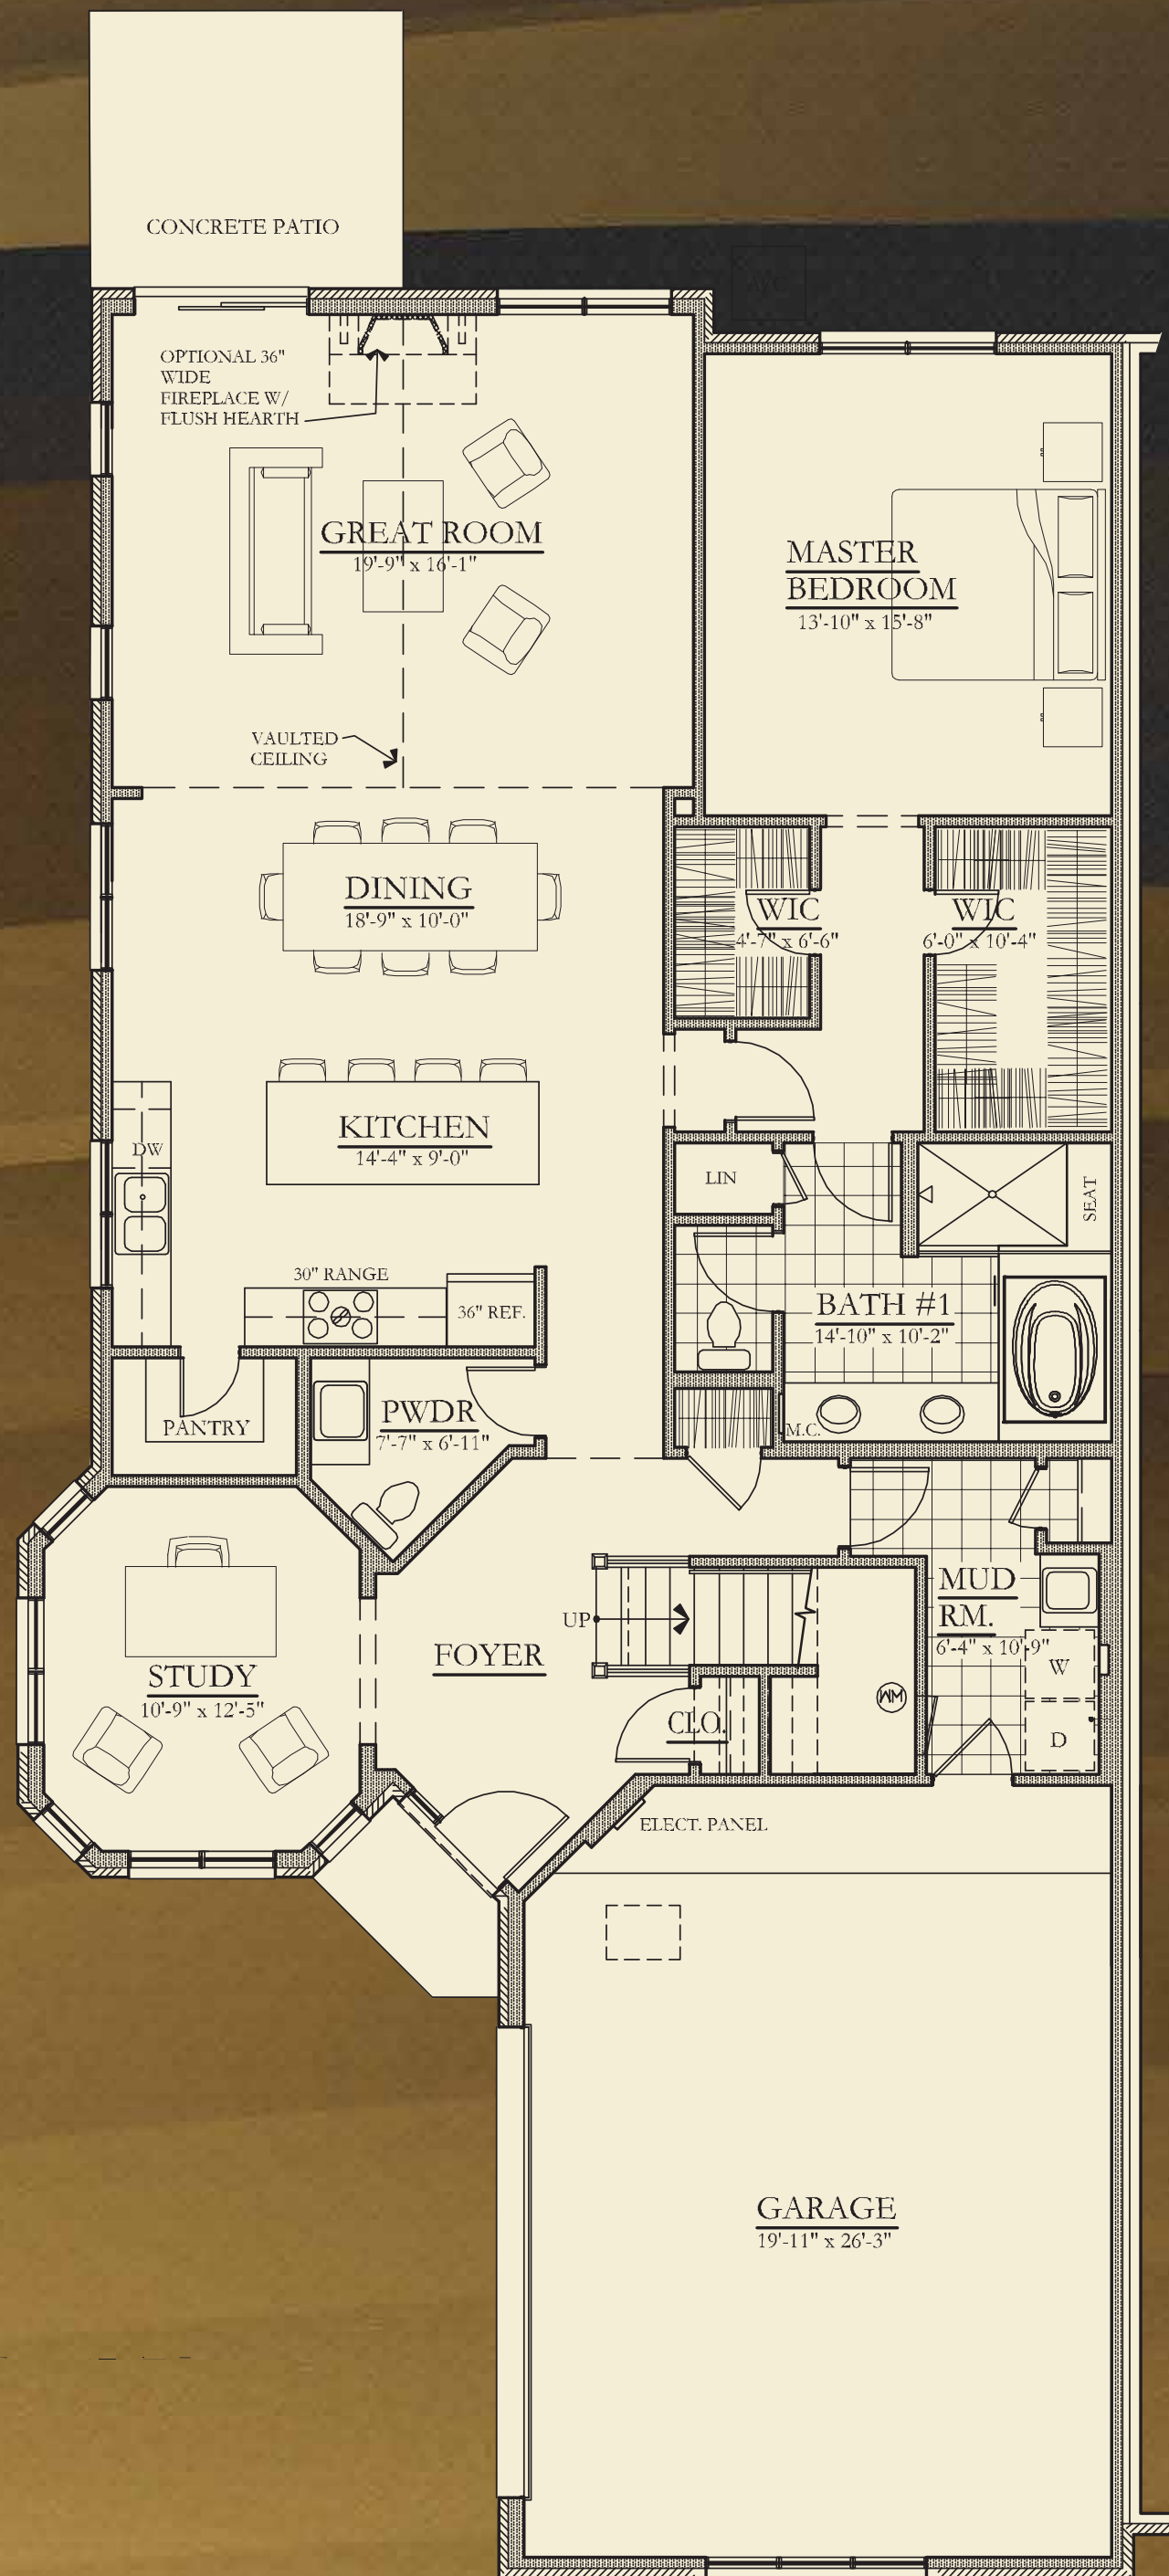

Unit C-2

3 Bedroom, 2½ Bath

Living Area Square Feet - 2,675
Additional Bonus Square Feet - 387

First Floor
1,844 Total Sq. Feet

Second Floor
831 Total Sq. Feet

KZF Townhomes Venture LLC's policy of continual improvement in design and construction requires that specifications, equipment, landscape plans, dimensions and prices be subject to change at any time, without notice.